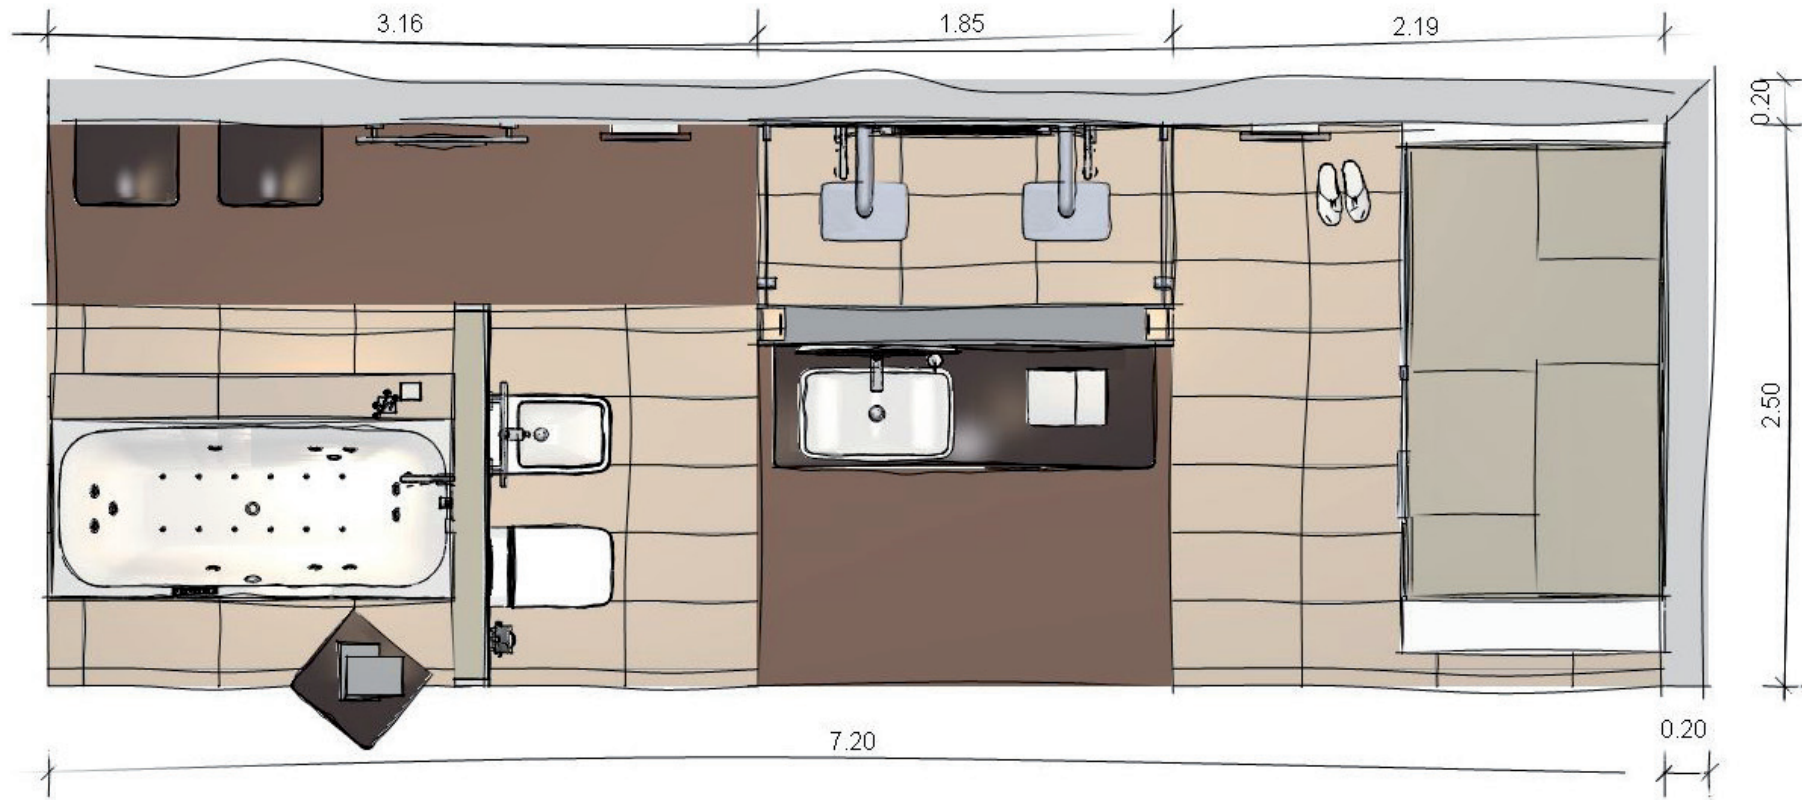

PuraVida® Bathroom planning Suggestion A

General:

Wall Smoothed wall surface / off-white
 Floor Hardwood floor with dark glaze
 Tiles / Porcelaingres / Pietra di Brera 60x30 cm /
 N ED 5035, shower tiled flush with the floor