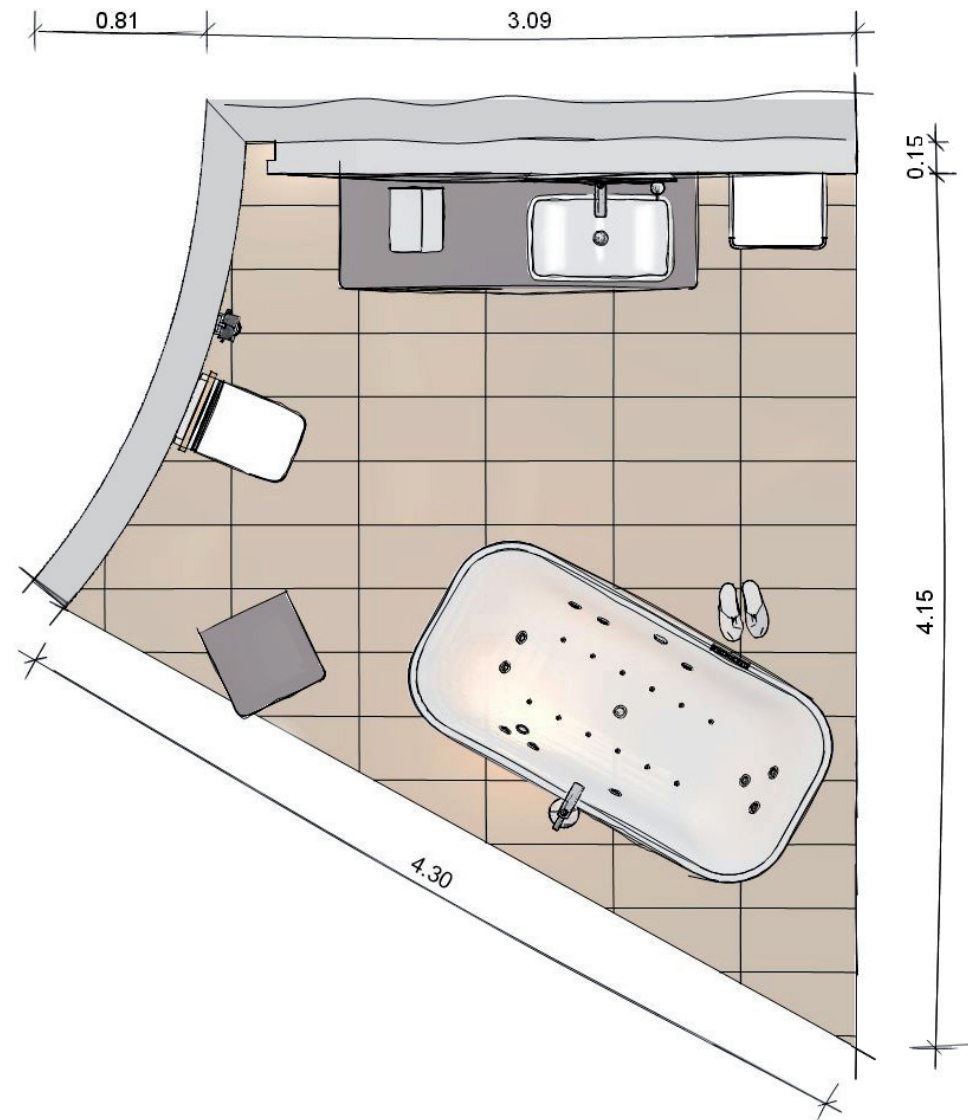

PuraVida® Bathroom planning Suggestion B

General:

Ceramic	PuraVida / Duravit / White / Alpin
Furniture	PuraVida / Duravit / high-gloss white / Ebony
Acrylic	PuraVida / Duravit / White
Accessories	PuraVida / Hansgrohe / Chrome
Mixer	PuraVida / Hansgrohe / Chrome

Wall	Smoothed wall surface / off-white
Floor	Tiles / Eiffelgres / Pietra di Brera 60x30 cm / N ED 5035
Wall	Tiles / manufactures by Eiffelgres Quadrotta sfalsata N EM1312 Alternative Pietra Di Brera / Stick / chiselled

Other components:

E-Light # 9699