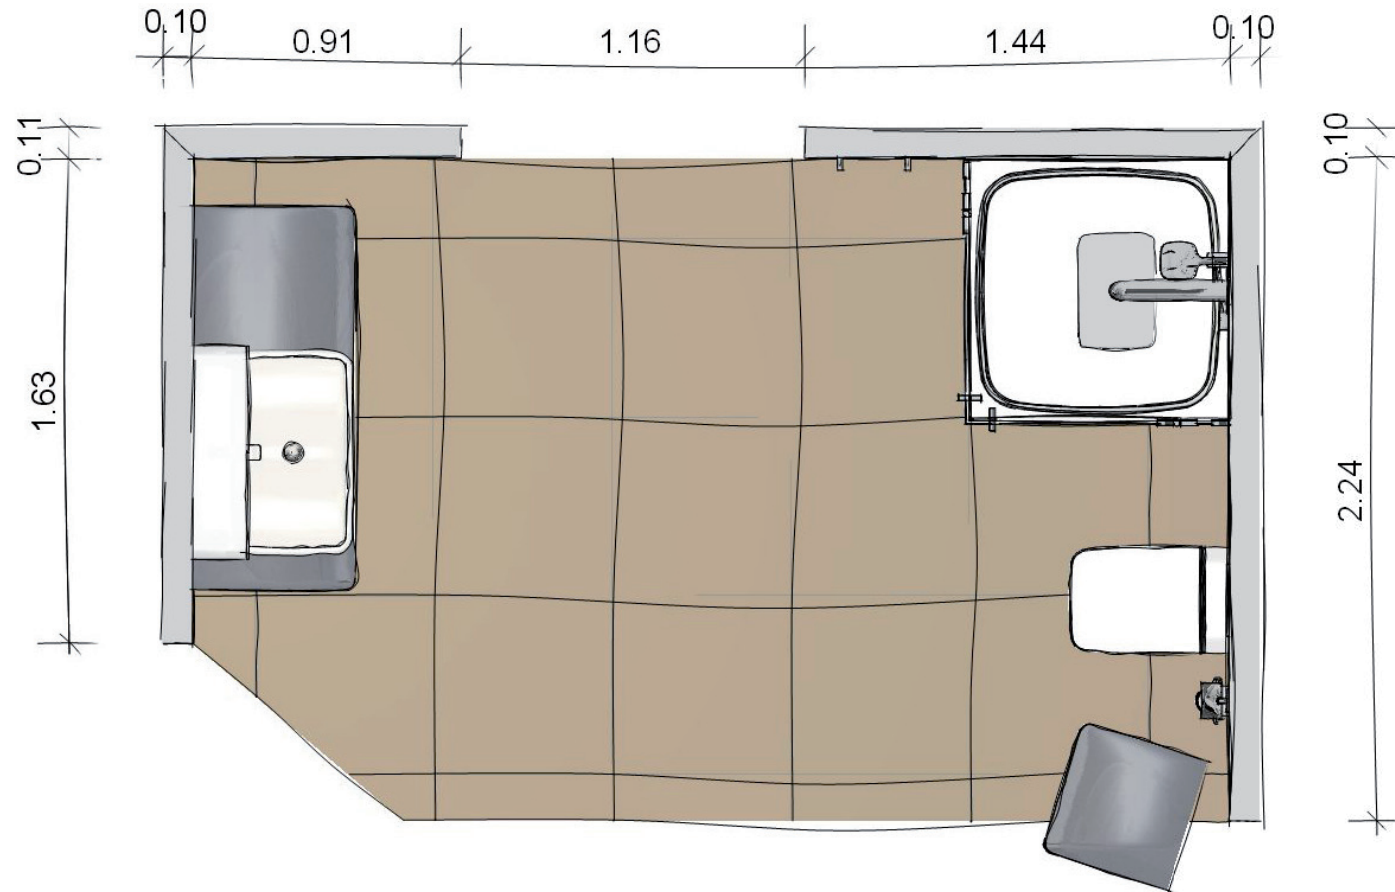

PuraVida® Bathroom planning Suggestion C

General:

Ceramic	PuraVida / Duravit / White / Alpin
Furniture	PuraVida / Duravit / high-gloss white / Ebony
Acrylic	PuraVida / Duravit / White
Accessories	PuraVida / Hansgrohe / Chrome
Mixer	PuraVida / Hansgrohe / Chrome

Wall	Smoothed wall surface / off-white
Floor	Tiles / Eiffelgres / Pietra di Brera 60x60 cm / N ED 6035
Wall	Tiles / manufactured by Eiffelgres Quadrotta sfalsata N EM1312
Shower wall	Kermi Gia