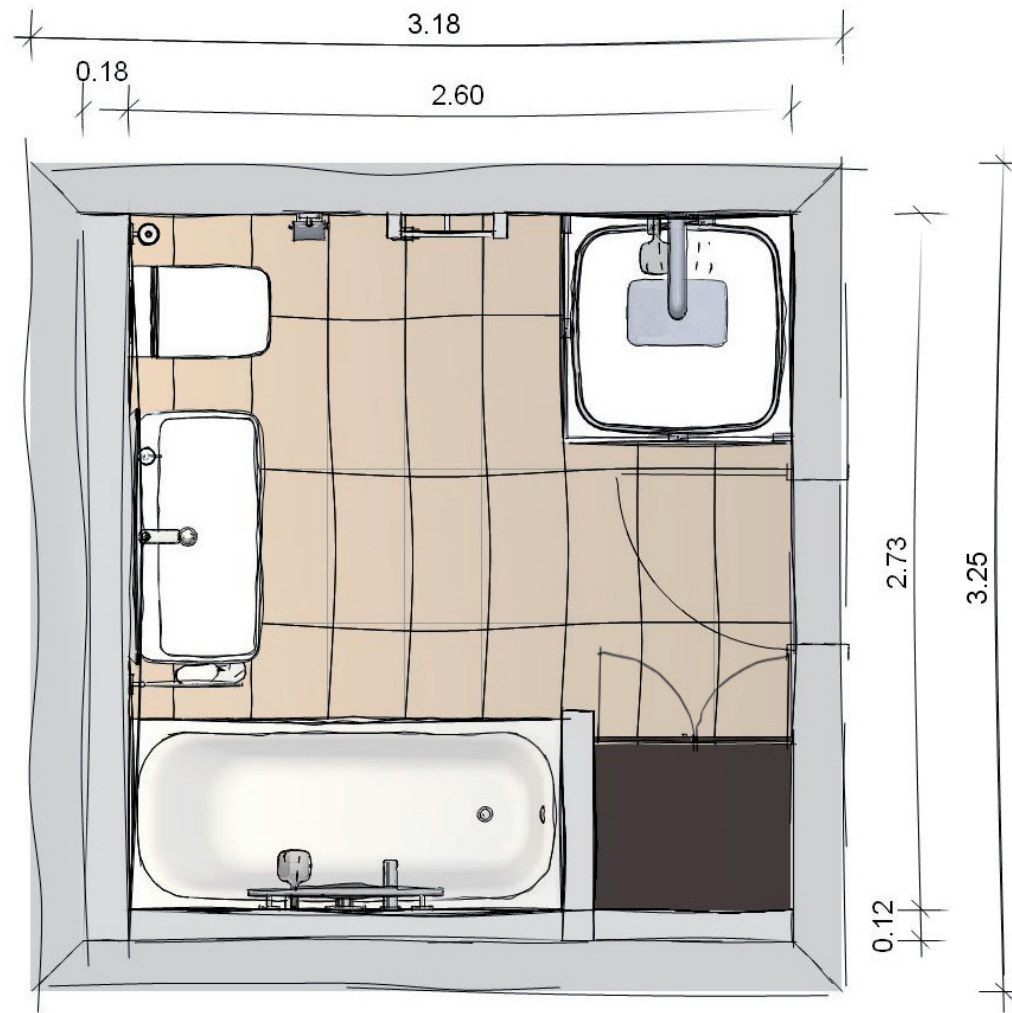

PuraVida® Bathroom planning Suggestion E

General:

Ceramik PuraVida / Duravit / White / Alpin
Furniture PuraVida / Duravit / High-gloss white / Aluminium
Acrylic PuraVida / Duravit / White
Accessories PuraVida / Hansgrohe / Chrome

Mixer PuraVida / Hansgrohe / Chrome
Wall Smoothed wall surface / off-white
Floor Tiles / Eiffelgres / Pietra di Brera
60x30 cm / N ED 5035

Wall Tiles / manufactured by Eiffelgres
Quadrotta sfalsata N EM 1312
Shower wall Kermi Gia